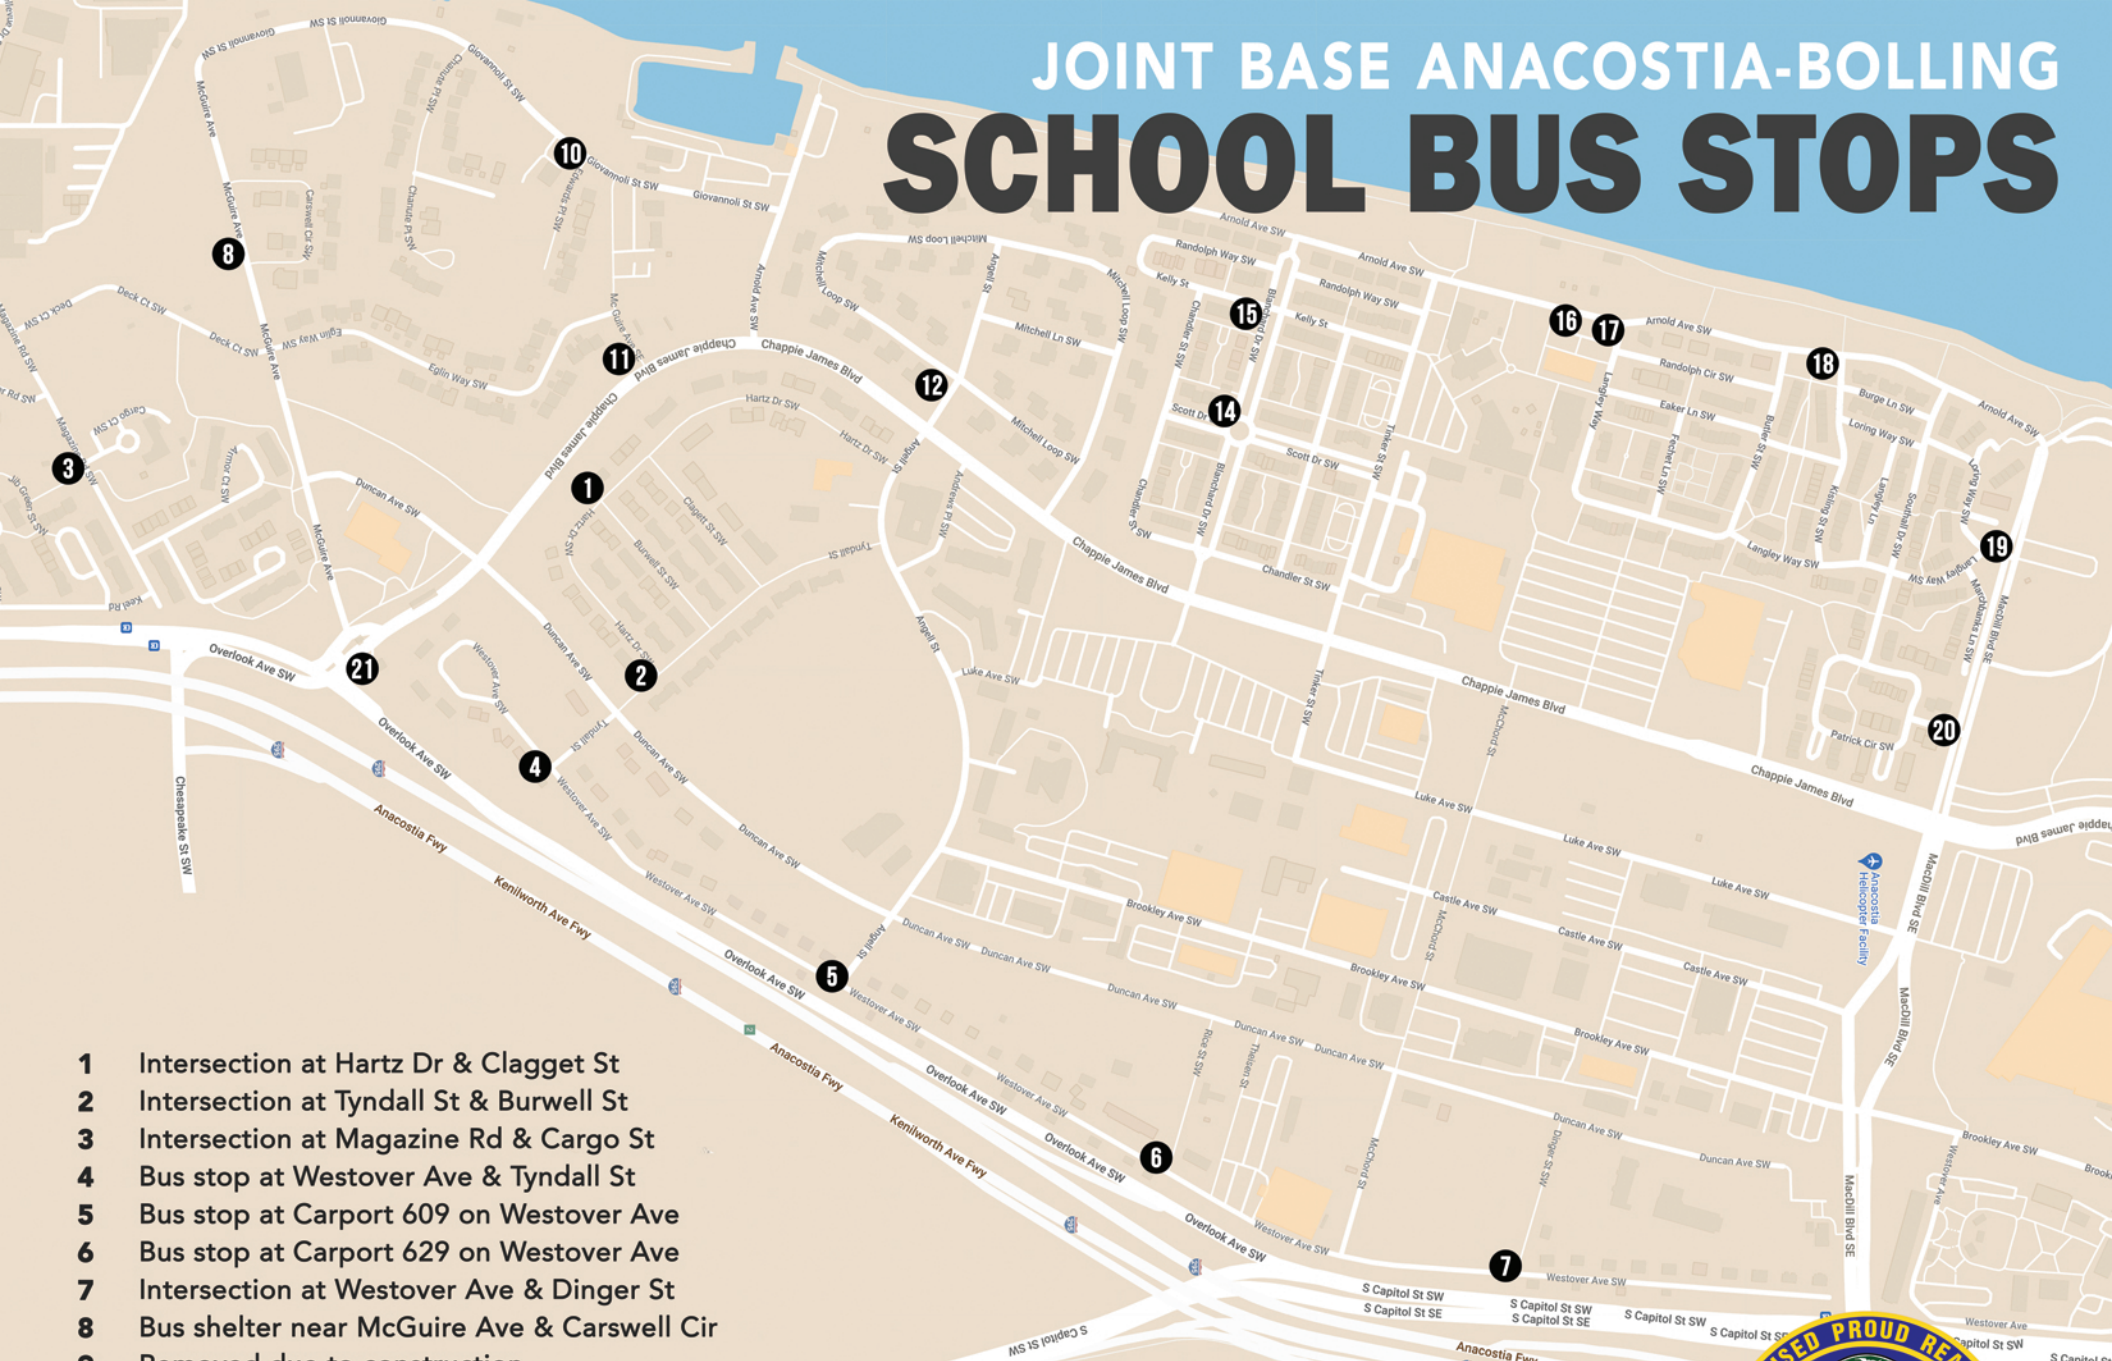

JOINT BASE ANACOSTIA-BOLLING SCHOOL BUS STOPS

- 1** Intersection at Hartz Dr & Clagget St
- 2** Intersection at Tyndall St & Burwell St
- 3** Intersection at Magazine Rd & Cargo St
- 4** Bus stop at Westover Ave & Tyndall St
- 5** Bus stop at Carport 609 on Westover Ave
- 6** Bus stop at Carport 629 on Westover Ave
- 7** Intersection at Westover Ave & Dinger St
- 8** Bus shelter near McGuire Ave & Carswell Cir

- 9** Removed due to construction
- 10** Bus shelter at corner of McGuire Ave & Edwards Pl
- 11** Bus shelter on McGuire Ave near Chappie James Blvd
- 12** Pavilion at Angell St & Mitchell Lane
- 13** Removed due to construction
- 14** Intersection at Blanchard Dr & Scott Dr
- 15** Intersection at Blanchard Dr & Kelly St

- 16** Bus shelter on Arnold Ave (Youth Center Bus Stop)
- 17** Bus shelter on Arnold Ave & Langley Way
- 18** Bus shelter at corner of Arnold Ave & Kising St
- 19** Bus shelter at MacDill Blvd & Langley Way
- 20** Bus Shelter at corner of MacDill Blvd & Patrick Cir
- 21** South Gate Space Available stop