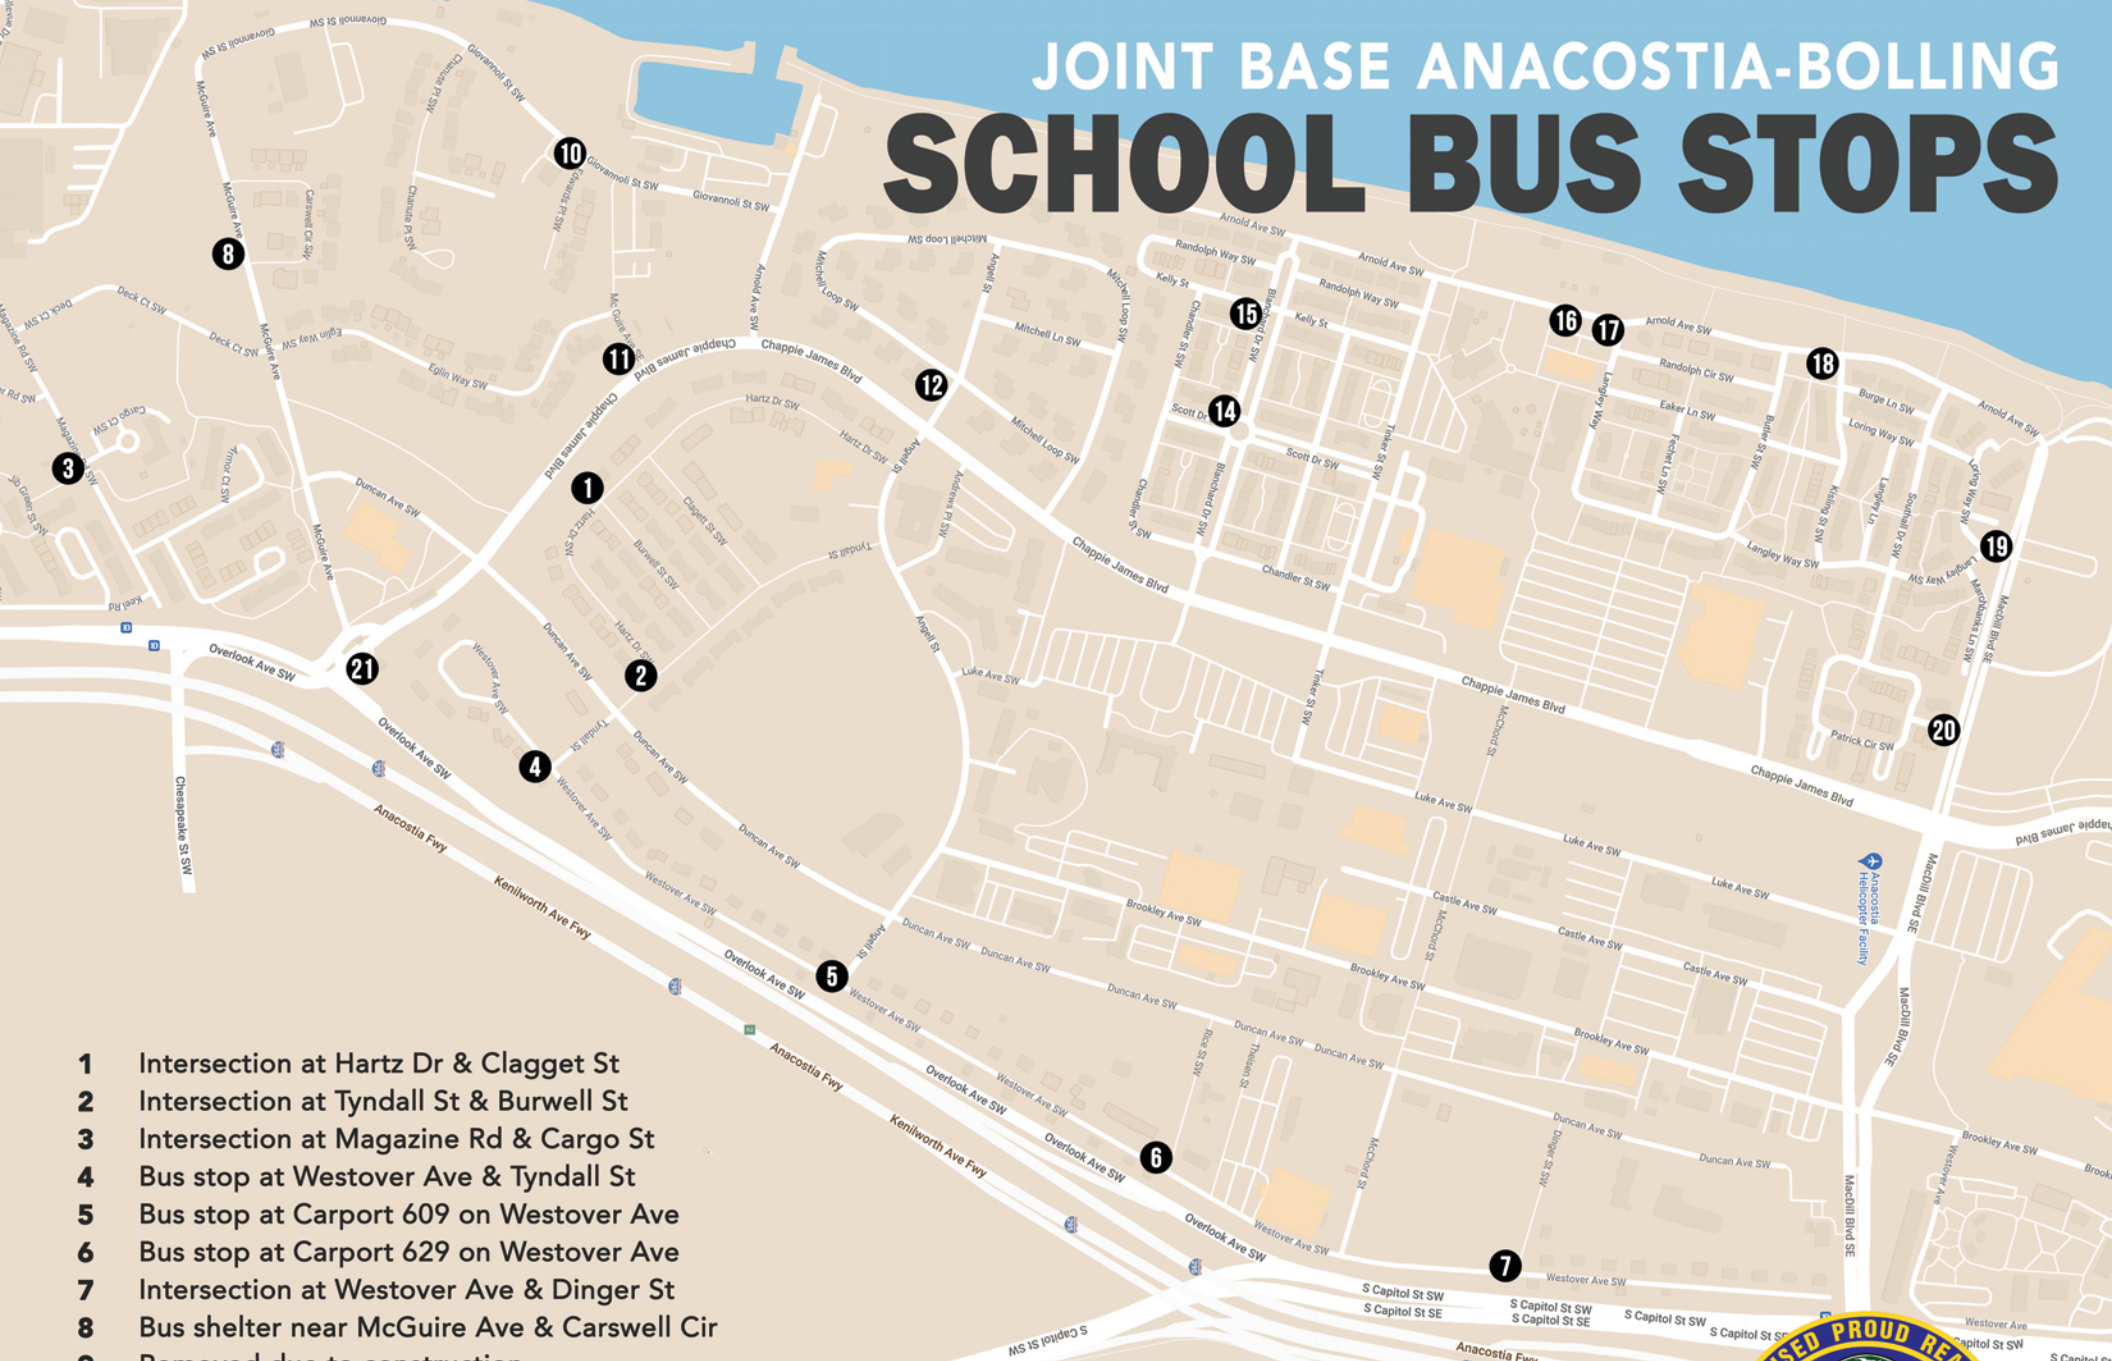

JOINT BASE ANACOSTIA-BOLLING SCHOOL BUS STOPS

- 1** Intersection at Hartz Dr & Clagget St
- 2** Intersection at Tyndall St & Burwell St
- 3** Intersection at Magazine Rd & Cargo St
- 4** Bus stop at Westover Ave & Tyndall St
- 5** Bus stop at Carport 609 on Westover Ave
- 6** Bus stop at Carport 629 on Westover Ave
- 7** Intersection at Westover Ave & Dinger St
- 8** Bus shelter near McGuire Ave & Carswell Cir
- 9** Removed due to construction
- 10** Bus shelter at corner of McGuire Ave & Edwards Pl
- 11** Bus shelter on McGuire Ave near Chappie James Blvd
- 12** Pavilion at Angell St & Mitchell Lane
- 13** Removed due to construction
- 14** Intersection at Blanchard Dr & Scott Dr
- 15** Intersection at Blanchard Dr & Kelly St

- 16** Bus shelter on Arnold Ave (Youth Center Bus Stop)
- 17** Bus shelter on Arnold Ave & Langley Way
- 18** Bus shelter at corner of Arnold Ave & Kising St
- 19** Bus shelter at MacDill Blvd & Langley Way
- 20** Bus Shelter at corner of MacDill Blvd & Patrick Cir
- 21** South Gate Space Available stop